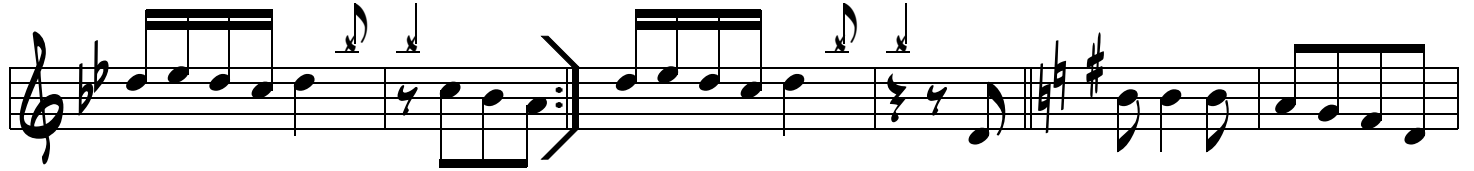

Vive Le Paso Doble

Musique:
Dominique Bellot
Jean Paul Cressandon

Mélodie *SI bémol*

D.C.

1.

2.

AL Coda

D.C.

Musical score for 'Vive le paso doble' in 2/4 time, key of B-flat major. The score consists of five staves of music. The first staff begins with a treble clef, a key signature of two flats (B-flat major), and a 2/4 time signature. The melody is written in a single line. The second staff continues the melody with some phrasing slurs and accents. The third staff continues the melody. The fourth staff continues the melody with some chromaticism. The fifth staff concludes the piece with a final chord and a double bar line.